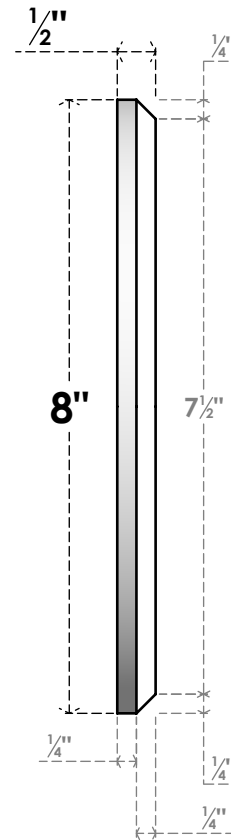

# ROSP080X080X050GRY01

8"W X 8"H X 1/2"P STANDARD GRAYSON ROSETTE WITH BEVELED EDGE,  
ARCHITECTURAL GRADE PVC

**FRONT**

**SIDE**

EKENA MILLWORK  
2300 WEST MAIN ST.  
CLARKSVILLE, TX 75426  
TOLL FREE: 866-607-0453  
WWW.EKENAMILLWORK.COM

#### NOTES

1. INSTALLATION TO BE COMPLETED IN ACCORDANCE WITH MANUFACTURER'S SPECIFICATIONS.
2. DRAWING MAY NOT BE TO SCALE
3. THIS DRAWING IS INTENDED FOR DESIGN AND PLANNING PURPOSES ONLY.
4. ALL INFORMATION CONTAINED HEREIN WAS CURRENT AT THE TIME OF DEVELOPMENT BUT MUST BE REVIEWED AND APPROVED BY THE PRODUCT MANUFACTURER TO BE CONSIDERED ACCURATE.
5. ARCHITECTURAL GRADE PVC PRODUCTS ARE MADE FROM EXPANDED CELLULAR PVC AND COME NATURALLY WHITE BUT MAY BE PAINTED