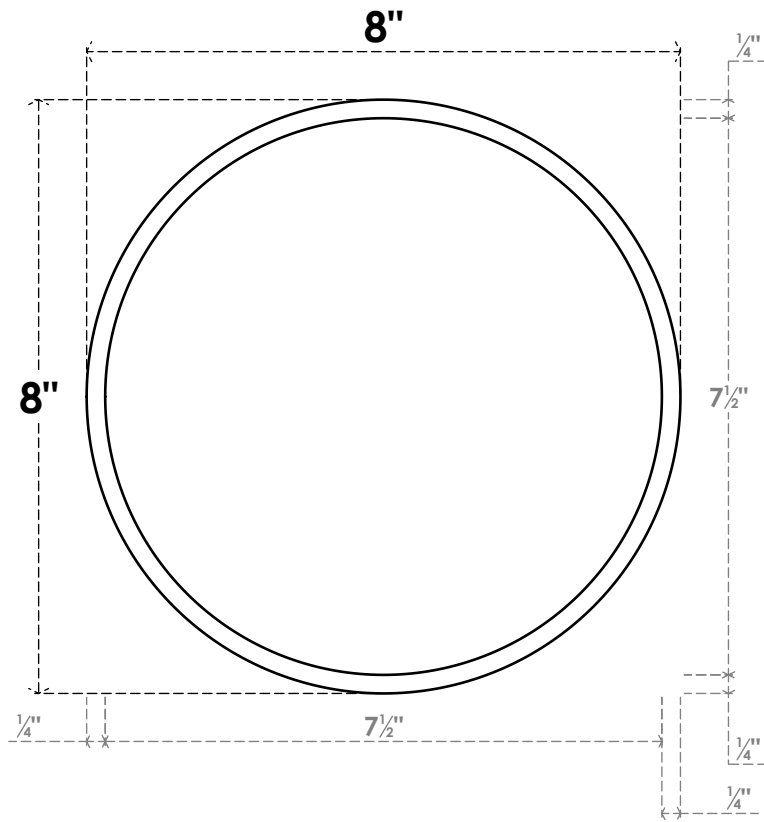

# ROSP080X080X050GRY01

8"W X 8"H X 1/2"P STANDARD GRAYSON ROSETTE WITH BEVELED EDGE,  
ARCHITECTURAL GRADE PVC

**FRONT**

**SIDE**

EKENA MILLWORK  
2300 WEST MAIN ST.  
CLARKSVILLE, TX 75426  
TOLL FREE: 866-607-0453  
WWW.EKENAMILLWORK.COM

#### NOTES

1. INSTALLATION TO BE COMPLETED IN ACCORDANCE WITH MANUFACTURER'S SPECIFICATIONS.
2. DRAWING MAY NOT BE TO SCALE
3. THIS DRAWING IS INTENDED FOR DESIGN AND PLANNING PURPOSES ONLY.
4. ALL INFORMATION CONTAINED HEREIN WAS CURRENT AT THE TIME OF DEVELOPMENT BUT MUST BE REVIEWED AND APPROVED BY THE PRODUCT MANUFACTURER TO BE CONSIDERED ACCURATE.
5. ARCHITECTURAL GRADE PVC PRODUCTS ARE MADE FROM EXPANDED CELLULAR PVC AND COME NATURALLY WHITE BUT MAY BE PAINTED